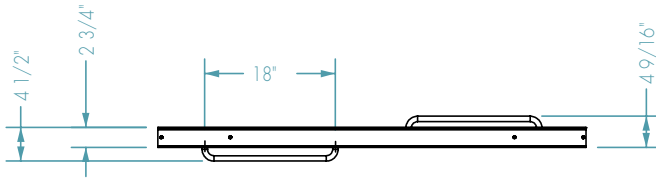

MADRID 76 6MM

inches

BYPASS SLIDING SHOWER DOOR

Exterior Dimensions: 55-59 x 76

COLOR & TRIM OPTIONS

Standard Color	Code
Chrome	CH

FEATURES

- Reversible header: one side round and one side flat
- High quality rollers for smooth glide
- SOFT CLOSE feature eases door shut to minimize door to frame impact
- Safety features: header lock panel anti-jump
- 1/4" tempered clear glass
- Silent guide eliminates the rattling noise
- Out-of-plumb adjustment to ease installation
- 1 year commercial warranty*

*See terms and conditions for details.

ABG HOSPITALITY

MADRID 76 6MM

BYPASS SLIDING SHOWER DOOR

Exterior Dimensions: 55-59 x 76

Installation instructions can be found on the abghospitality.com website.

All dimensions are approximate. Structure measurements must be verified against the unit to ensure proper fit.

Code	Description	H	L Adjustable	Door Opening	Wall Adjustment
136502	Madrid 6mm 76" x 55 - 59"	76"	55" - 59"	23 1/2" - 27 1/2"	1/2"

FEATURES Dimensional Tolerance $\pm \frac{3}{8}$ ". Dimensions needed for site preparation should be measured from the unit. American Bath Group assumes no responsibility for preparatory work.

Type and Model #	Opening	Frame Type	Glass Thickness inches	Pkg. Wt. lbs
Shower Door #136502-900-084-000	Reversible	Semi-frameless	1/4	130

DIMENSIONS

Specifications	inches
Minimum Required Depth:	2 1/2
Door Adjustment:	4
Minimum Access:	23 1/2
Maximum Access:	27 1/2