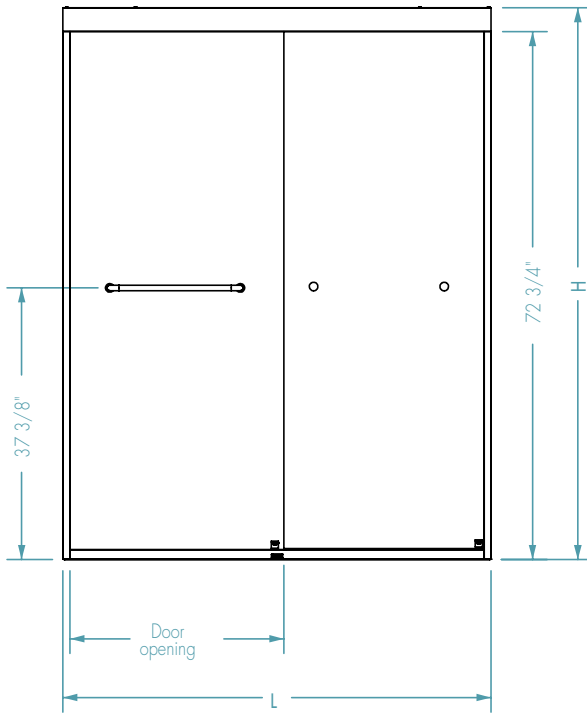

MADRID 76 6MM

inches

BYPASS SLIDING SHOWER DOOR

Exterior Dimensions: 55-59 x 76

COLOR & TRIM OPTIONS

Standard Color	Code
Chrome	CH

FEATURES

- Reversible header: one side round and one side flat
- High quality rollers for smooth glide
- SOFT CLOSE feature eases door shut to minimize door to frame impact
- Safety features: header lock panel anti-jump
- 1/4" tempered clear glass
- Silent guide eliminates the rattling noise
- Out-of-plumb adjustment to ease installation
- 1 year commercial warranty*

*See terms and conditions for details.

ABG HOSPITALITY

MADRID 76 6MM

BYPASS SLIDING SHOWER DOOR

Exterior Dimensions: 55-59 x 76

Installation instructions can be found on the abghospitality.com website.

All dimensions are approximate. Structure measurements must be verified against the unit to ensure proper fit.

Code	Description	H	L Adjustable	Door Opening	Wall Adjustment
136502	Madrid 6mm 76" x 55 - 59"	76"	55" - 59"	23 1/2" - 27 1/2"	1/2"

FEATURES Dimensional Tolerance $\pm \frac{3}{8}$ ". Dimensions needed for site preparation should be measured from the unit. American Bath Group assumes no responsibility for preparatory work.

Type and Model #	Opening	Frame Type	Glass Thickness inches	Pkg. Wt. lbs
Shower Door #136502-900-084-000	Reversible	Semi-frameless	1/4	130

DIMENSIONS

Specifications	inches
Minimum Required Depth:	2 1/2
Door Adjustment:	4
Minimum Access:	23 1/2
Maximum Access:	27 1/2