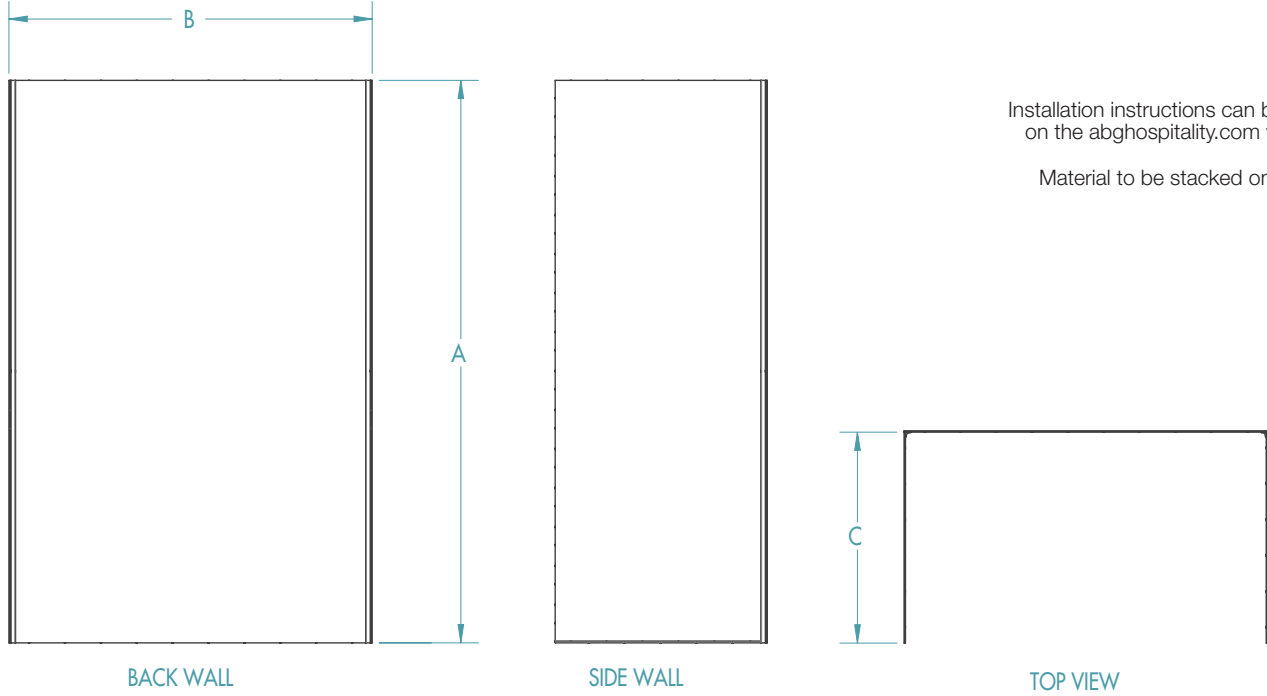

OPTIONAL ACCESSORIES

- Recessed soap shelves
- Trim kits
- Grab bars
- Fold-up seat

STANDARDS AND RATINGS

- ASTM E-84:
Class A Flame Spread Rating
- ANSI Z124
- NEMA LD-3
- IAPMO Z124-2011
- cUPC listed

Code compliant when fully equipped and installed according to guidelines.

*See terms and conditions for details.

MADE IN THE USA

SMOOTH WALLS

Exterior Dimensions: 36W x 62D
inches

Installation instructions can be found on the abghospitality.com website.

Material to be stacked on pallets.

DIMENSIONS

| Shower Wall Kits | SKU | Height A | Width B | Depth C |
|------------------|----------------|----------|---------|---------|
| Smooth Walls | SK366280PL.900 | 80 | 36 | 62 |
| | SK366296PL.900 | 96 | 36 | 62 |
| | SK366060PL.900 | 60 | 36 | 62 |
| | SK366072PL.900 | 72 | 36 | 62 |